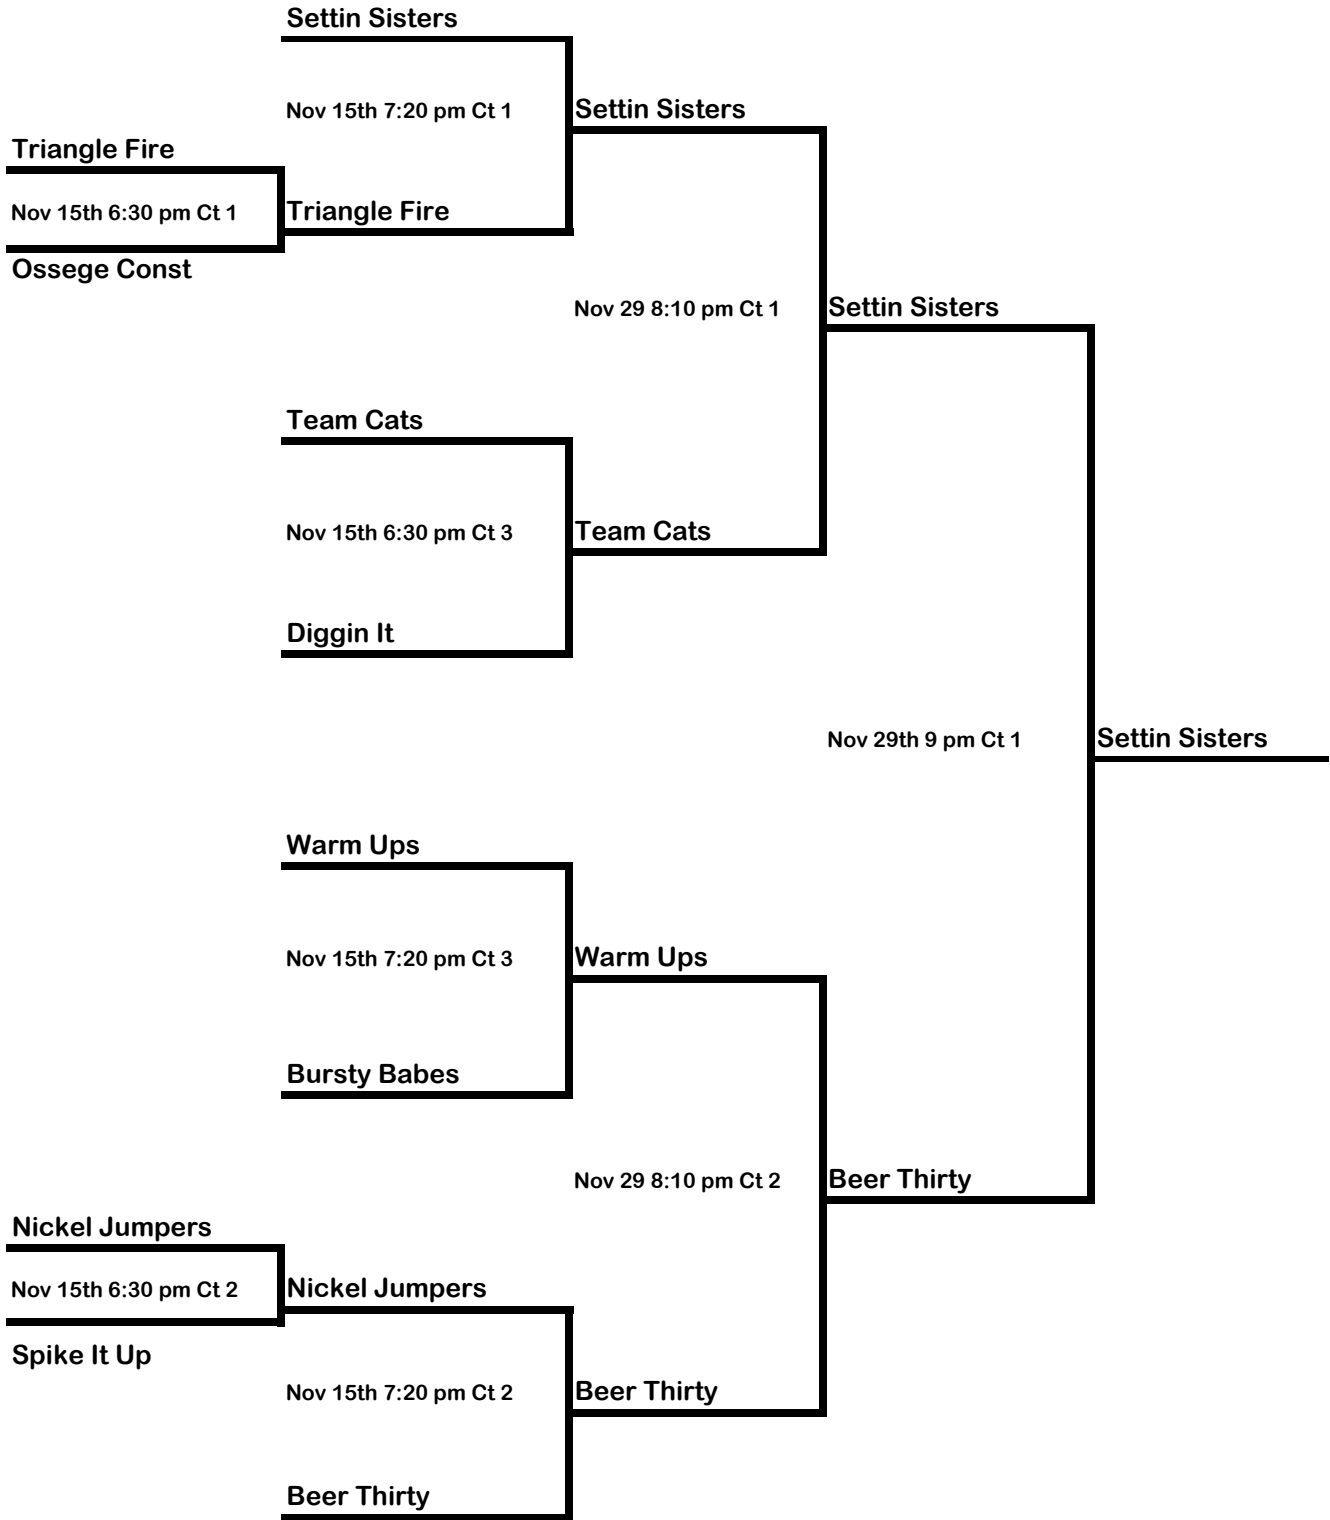

2011 Fall Volleyball League
TUESDAY NIGHT
 Ladies Competitive Division

Visit us at www.ftthomas.org click on the blue Recreation button