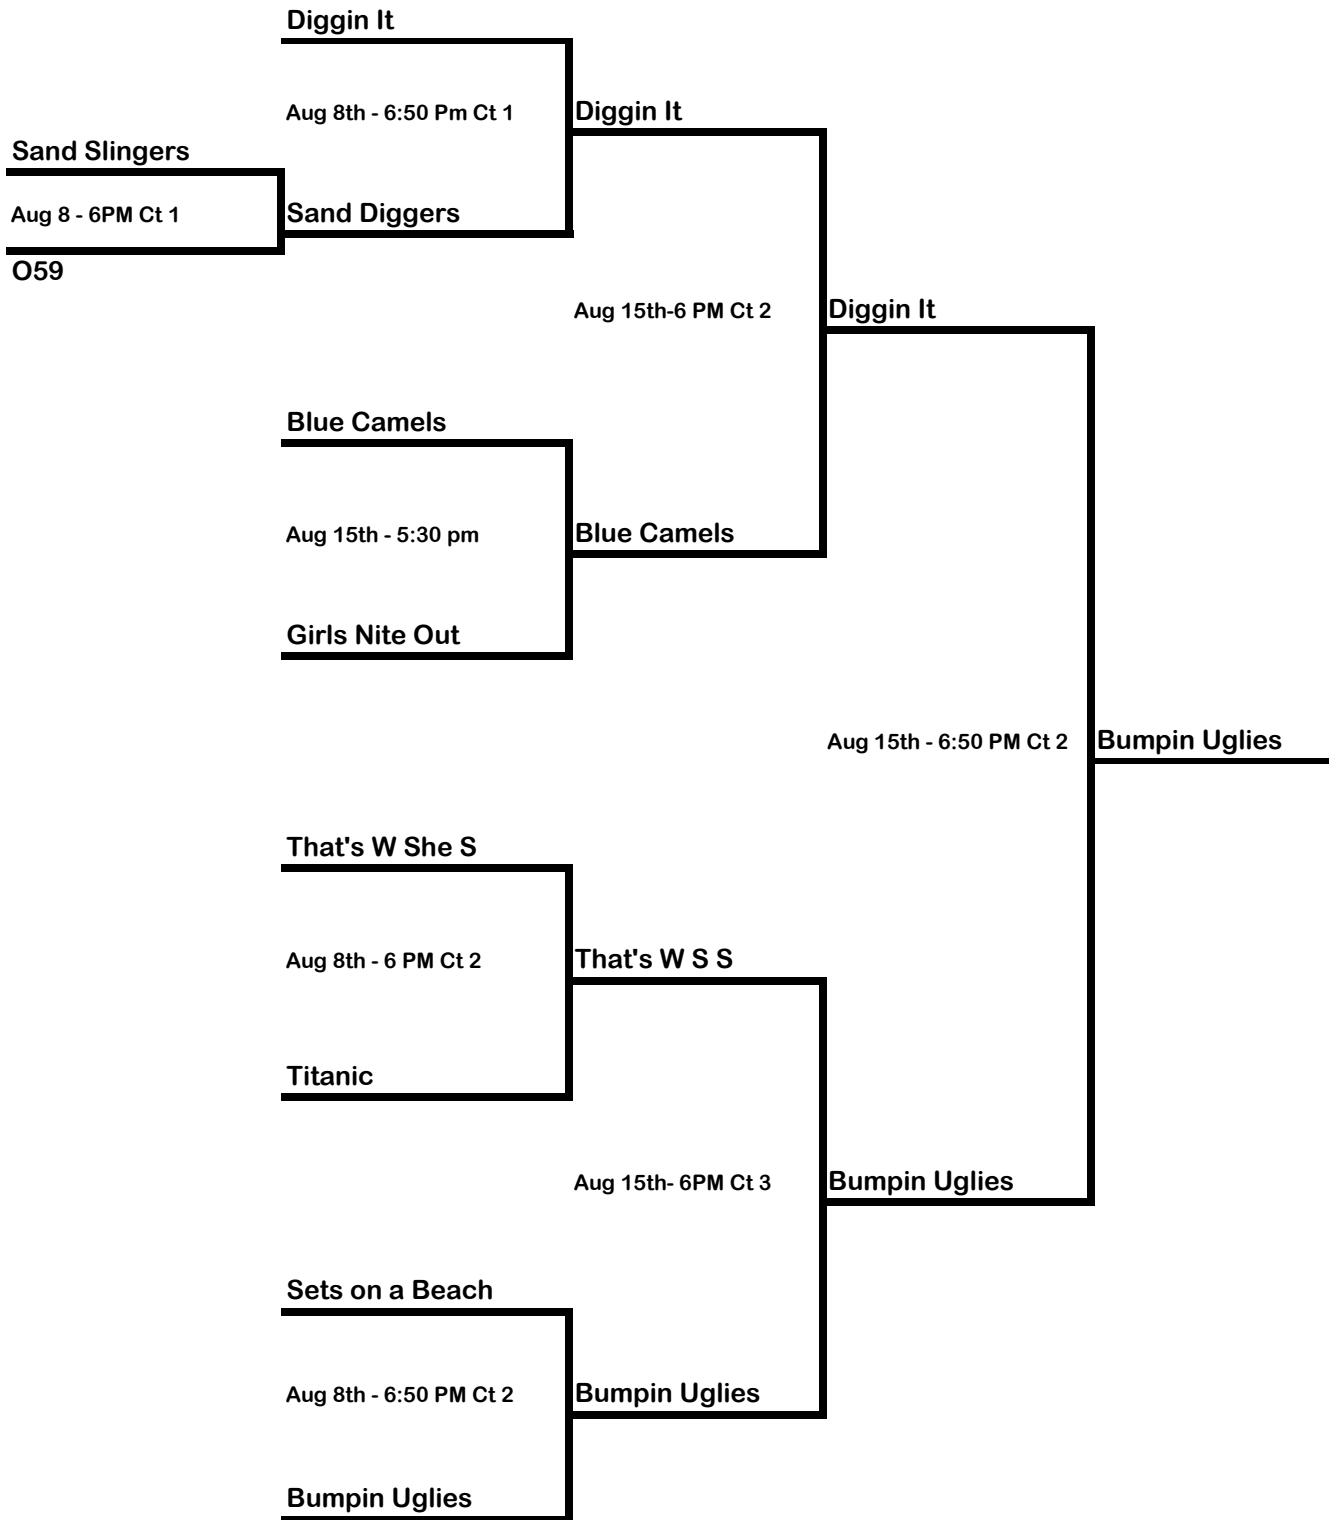

2011 Winter Volleyball League
MONDAY NIGHT
Ladies Intermediate Division

Visit us at www.ftthomas.org click on the blue Recreation button