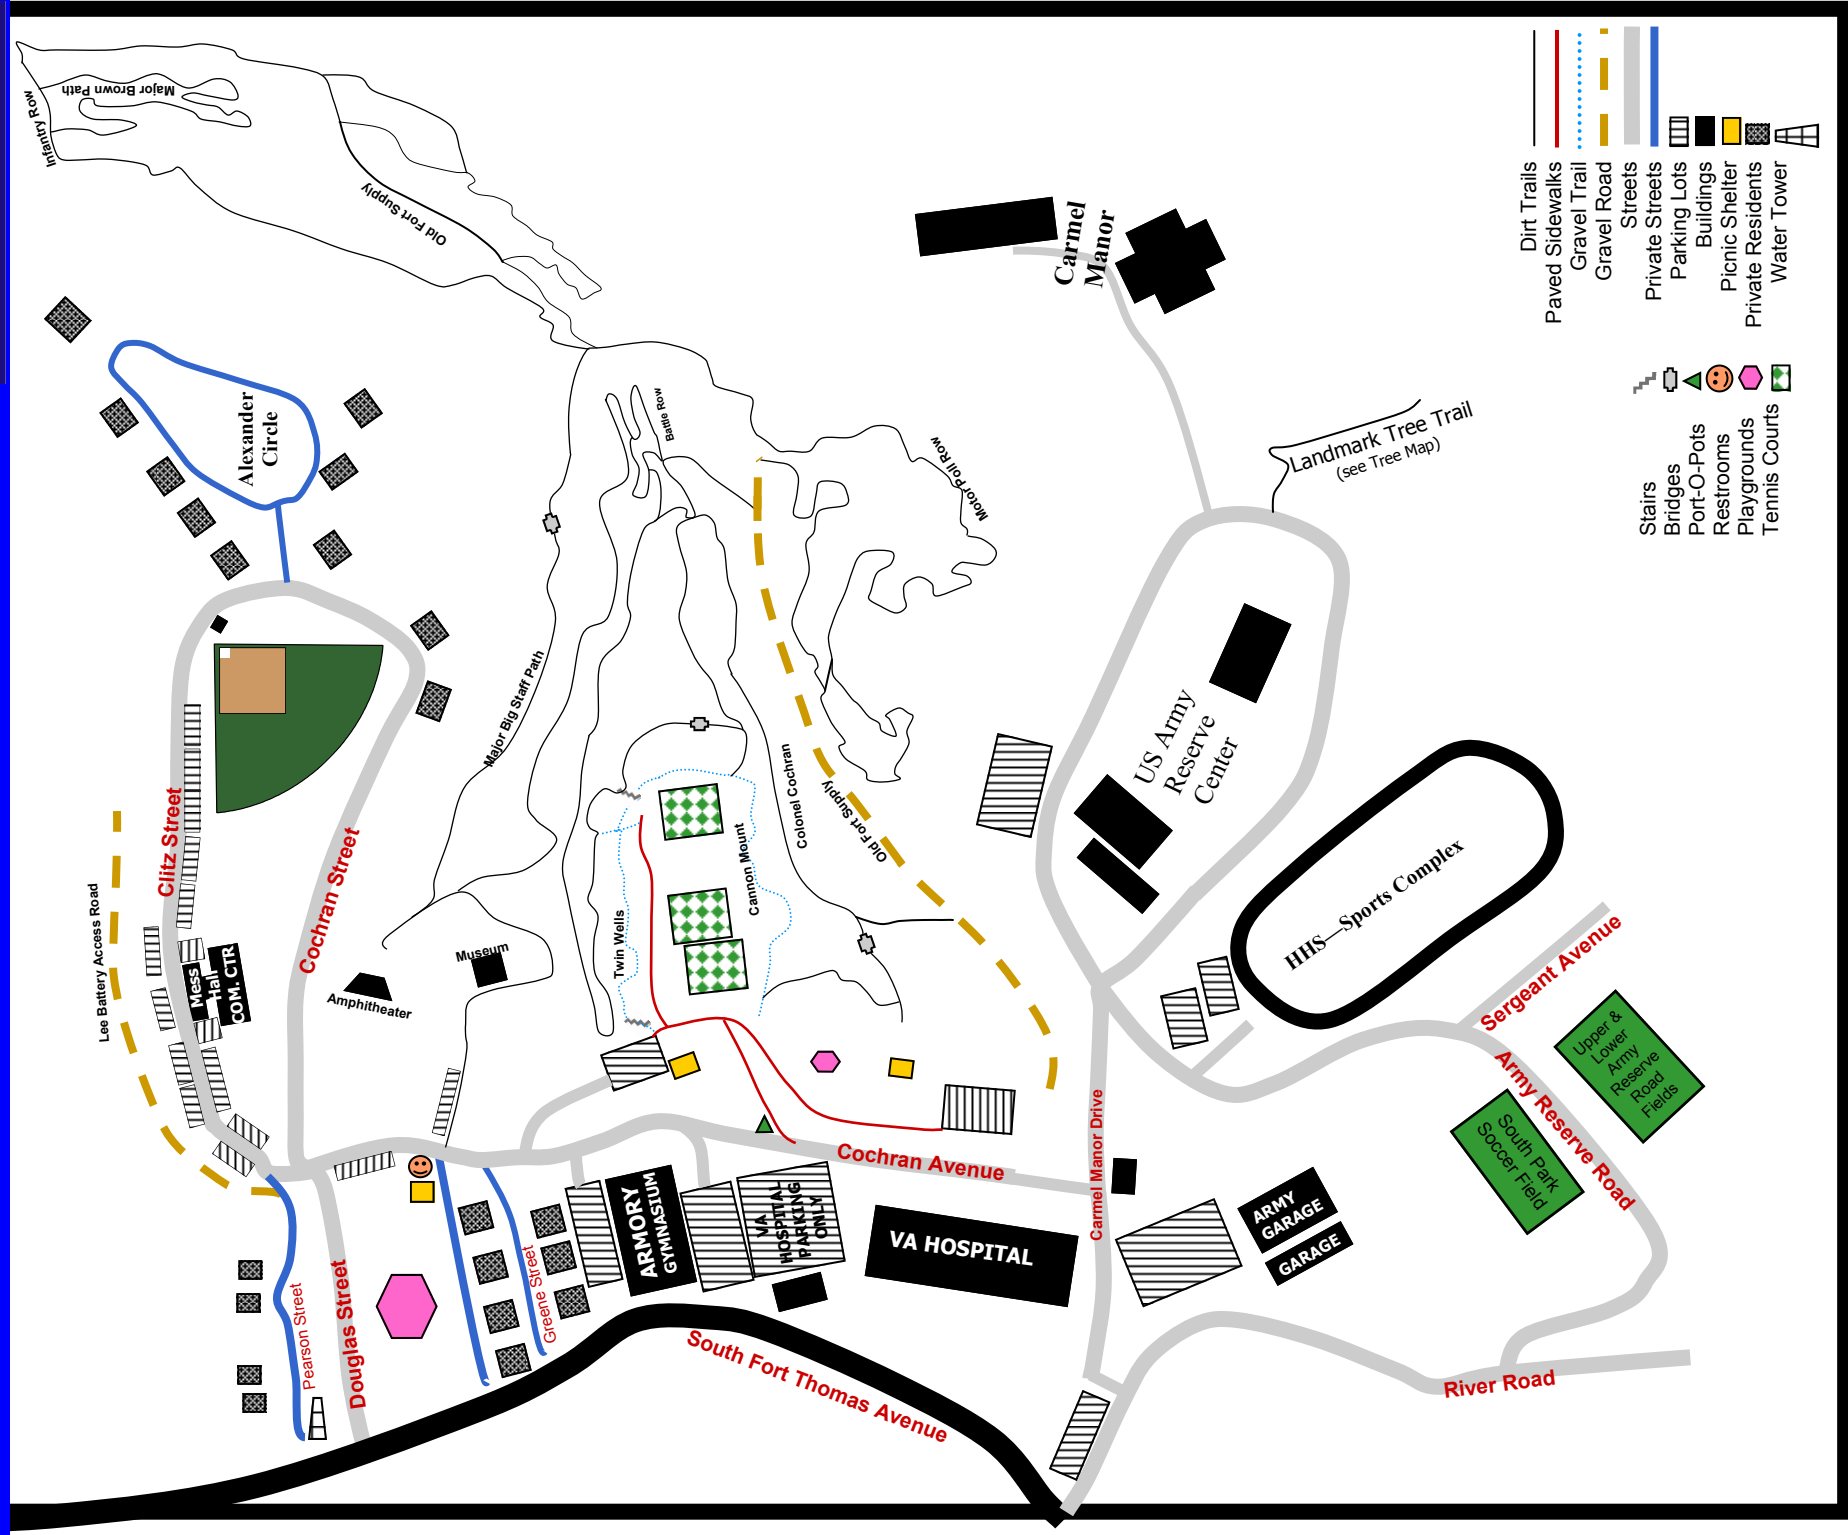

City of Fort Thomas Tower Park

- Dirt Trails
- Paved Sidewalks
- Gravel Trail
- Gravel Road
- Streets
- Private Streets
- Parking Lots
- Buildings
- Picnic Shelter
- Private Residents
- Water Tower
- Stairs
- Bridges
- Port-O-Pots
- Restrooms
- Playgrounds
- Tennis Courts